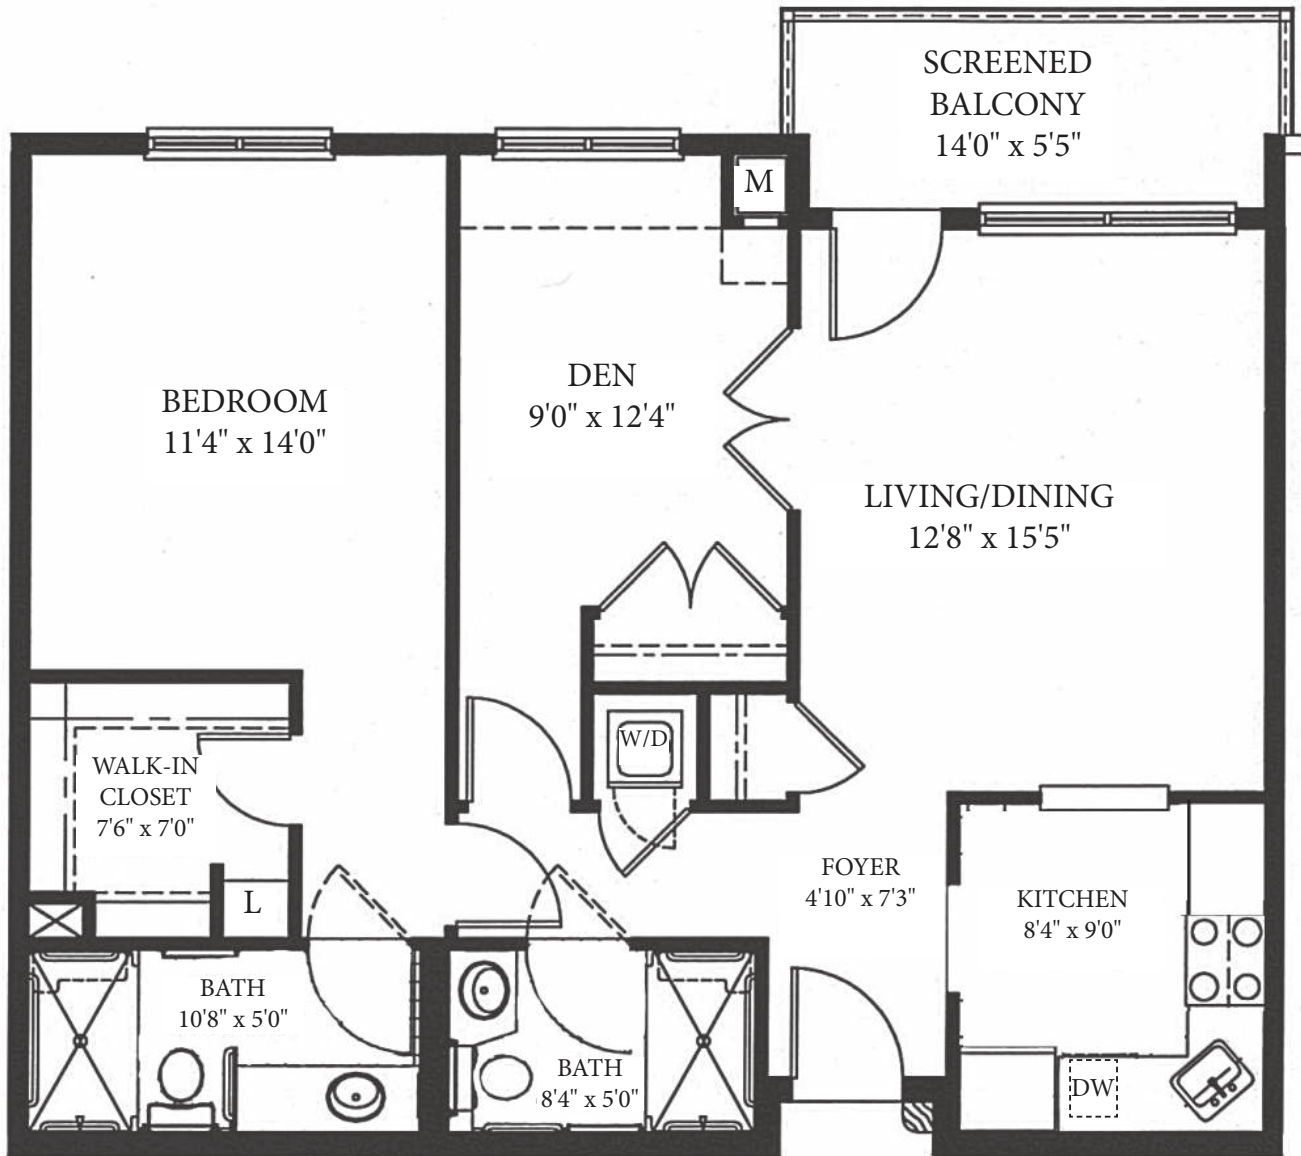

# The Cape Henlopen

1 Bedroom with Den, 2 Baths

936 Square Feet

**THE MOORINGS  
AT LEWES**

A SPRINGPOINT COMMUNITY

17028 Cadbury Circle, Lewes, DE 19958  
mooringsatlewes.org • 302-644-7994