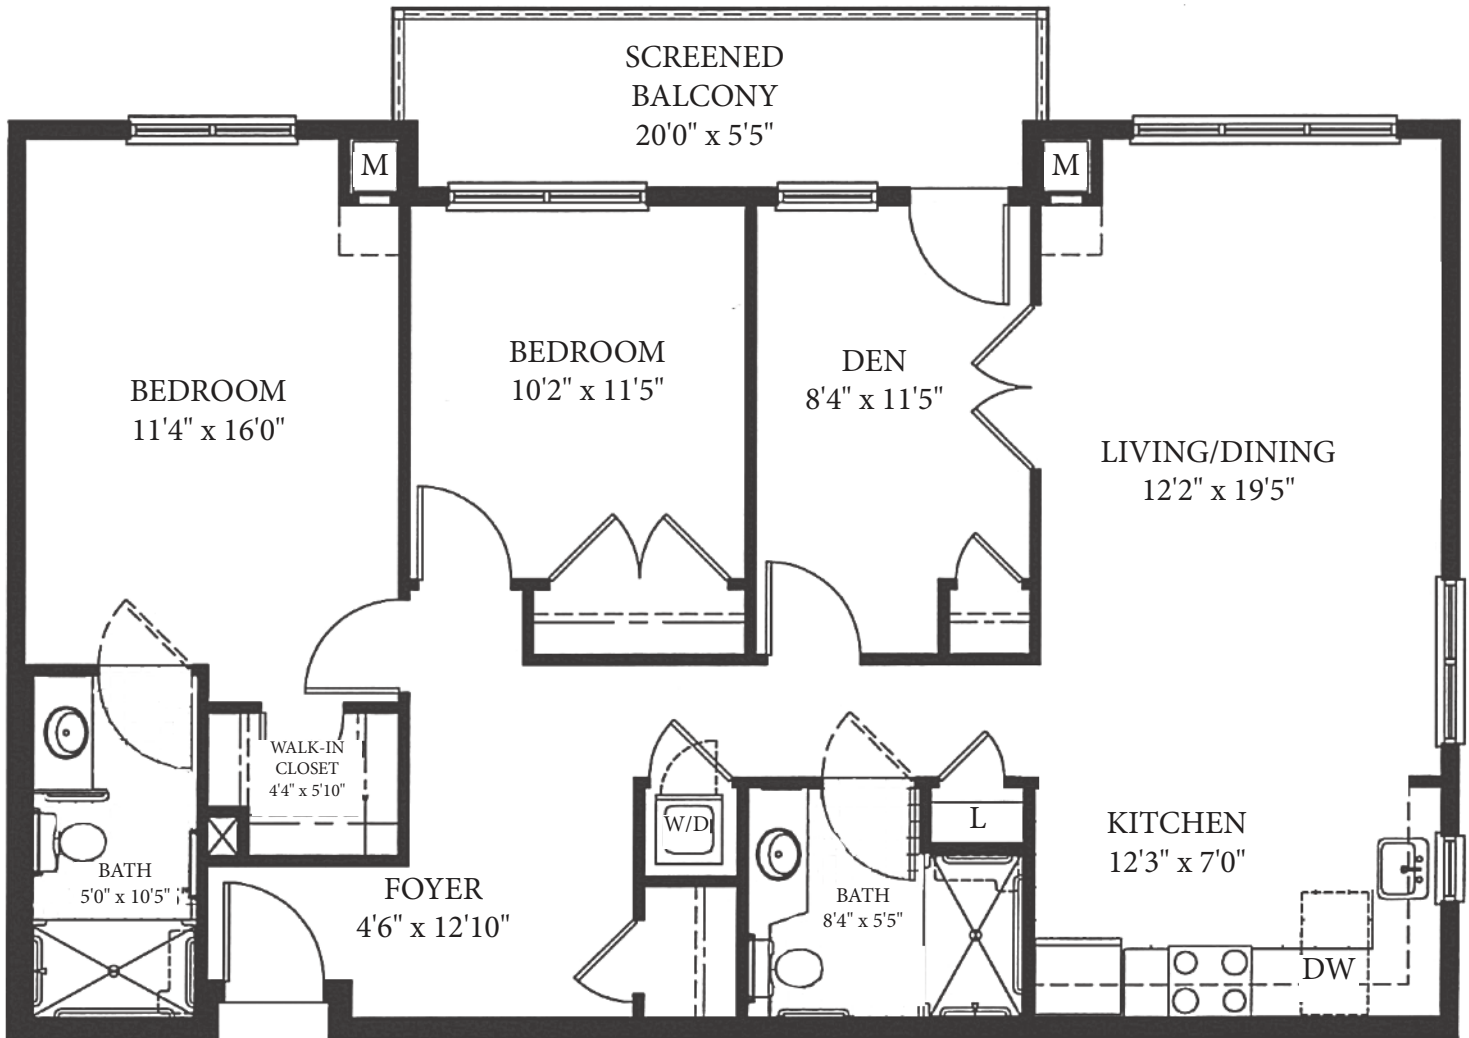

The Delaware Corner

2 Bedrooms with Den, 2 Baths

1,194 Square Feet

**THE MOORINGS
AT LEWES**

A SPRINGPOINT COMMUNITY

17028 Cadbury Circle, Lewes, DE 19958
mooringsatlewes.org • 302-644-7994