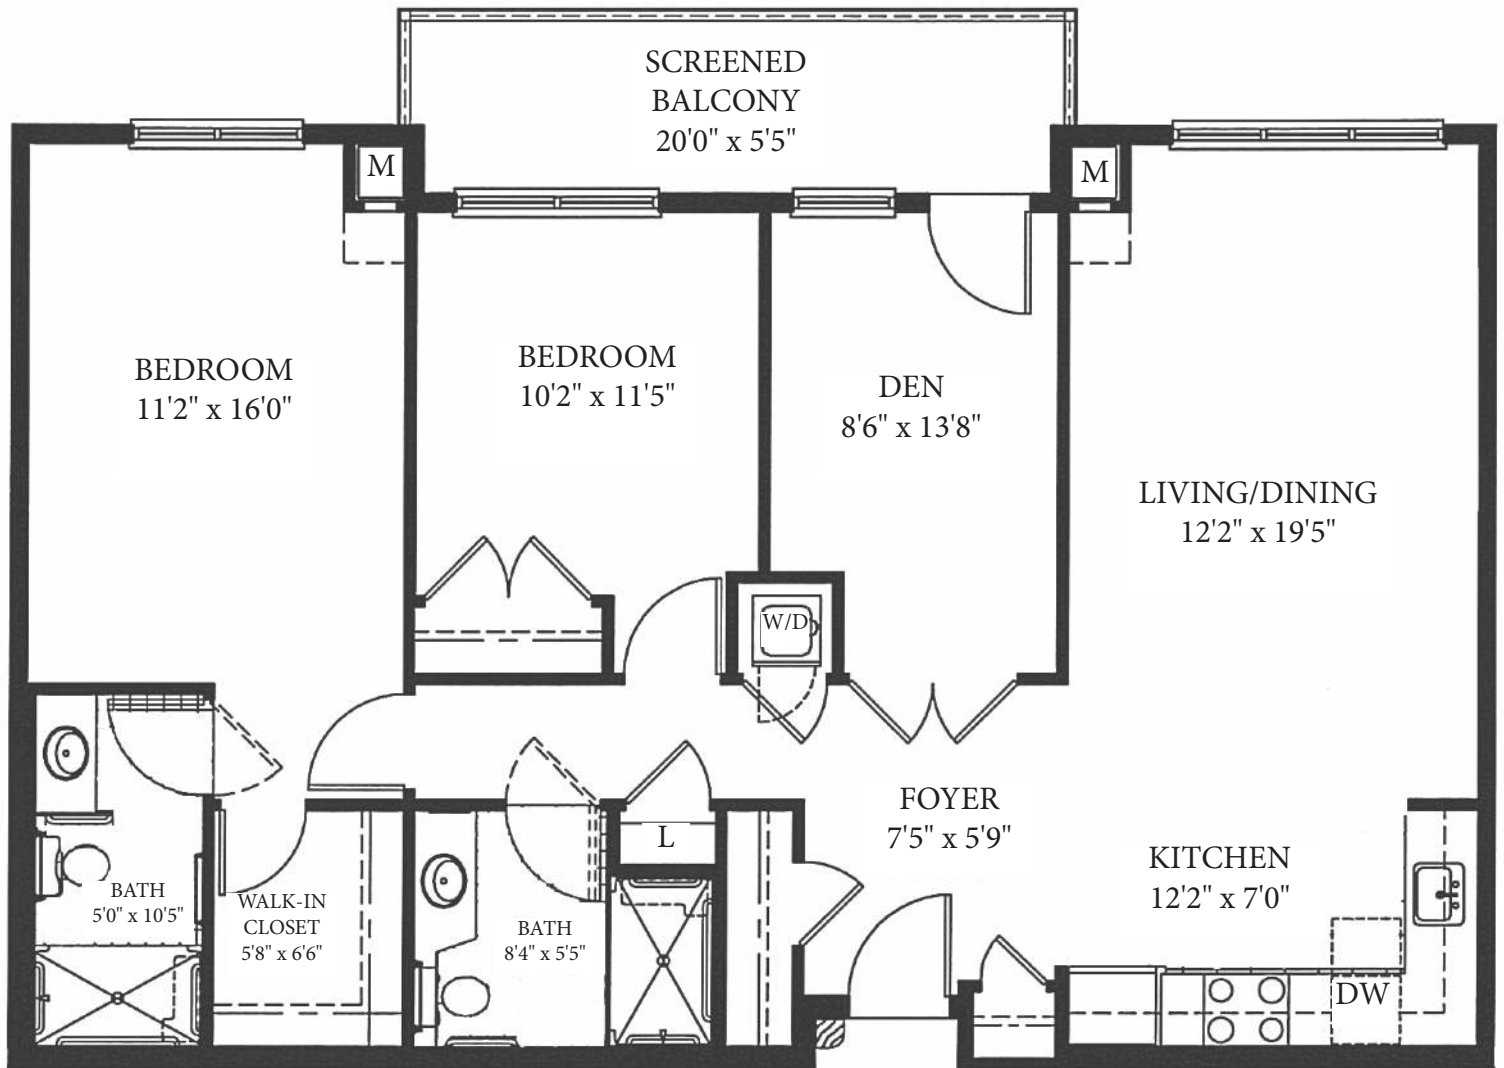

The Delaware

2 Bedrooms with Den, 2 Baths
1,194 Square Feet