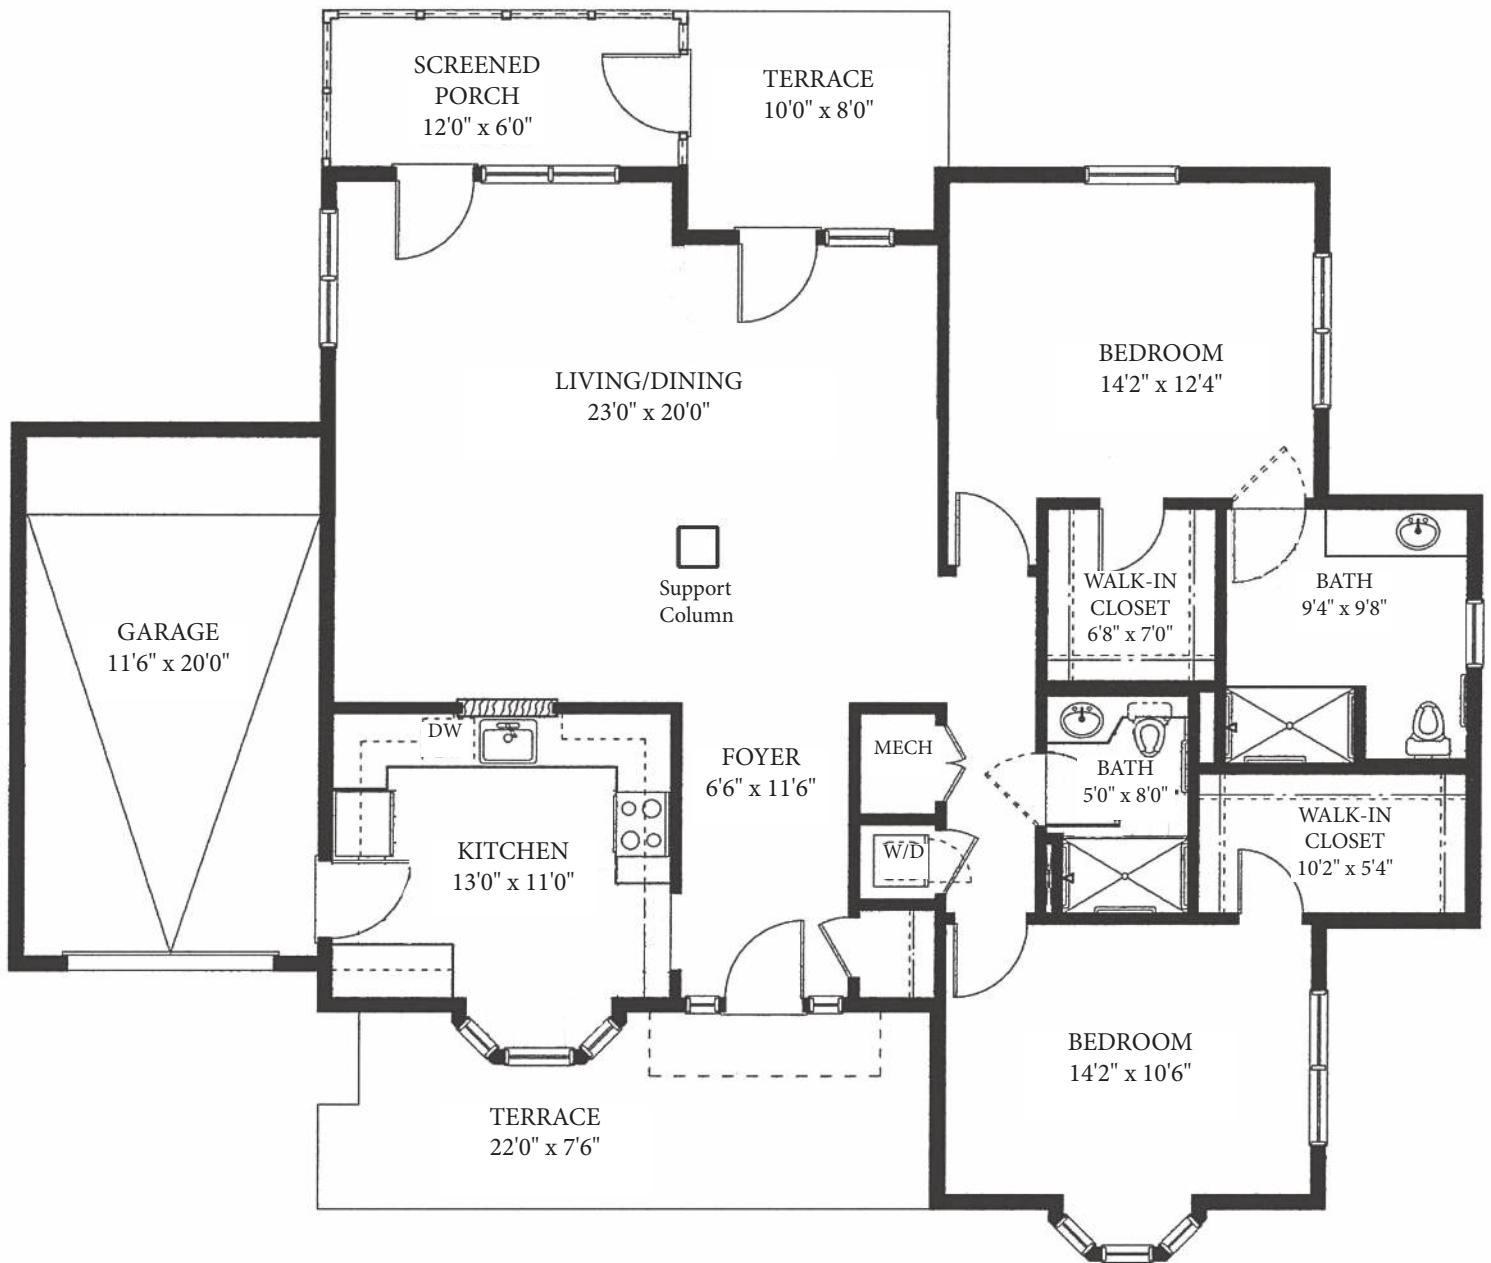

# The Breakwater Cottage

2 Bedrooms, 2 Baths

1,470 Square Feet

**THE MOORINGS  
AT LEWES**

A SPRINGPOINT COMMUNITY

17028 Cadbury Circle, Lewes, DE 19958  
mooringsatlewes.org • 302-644-7994