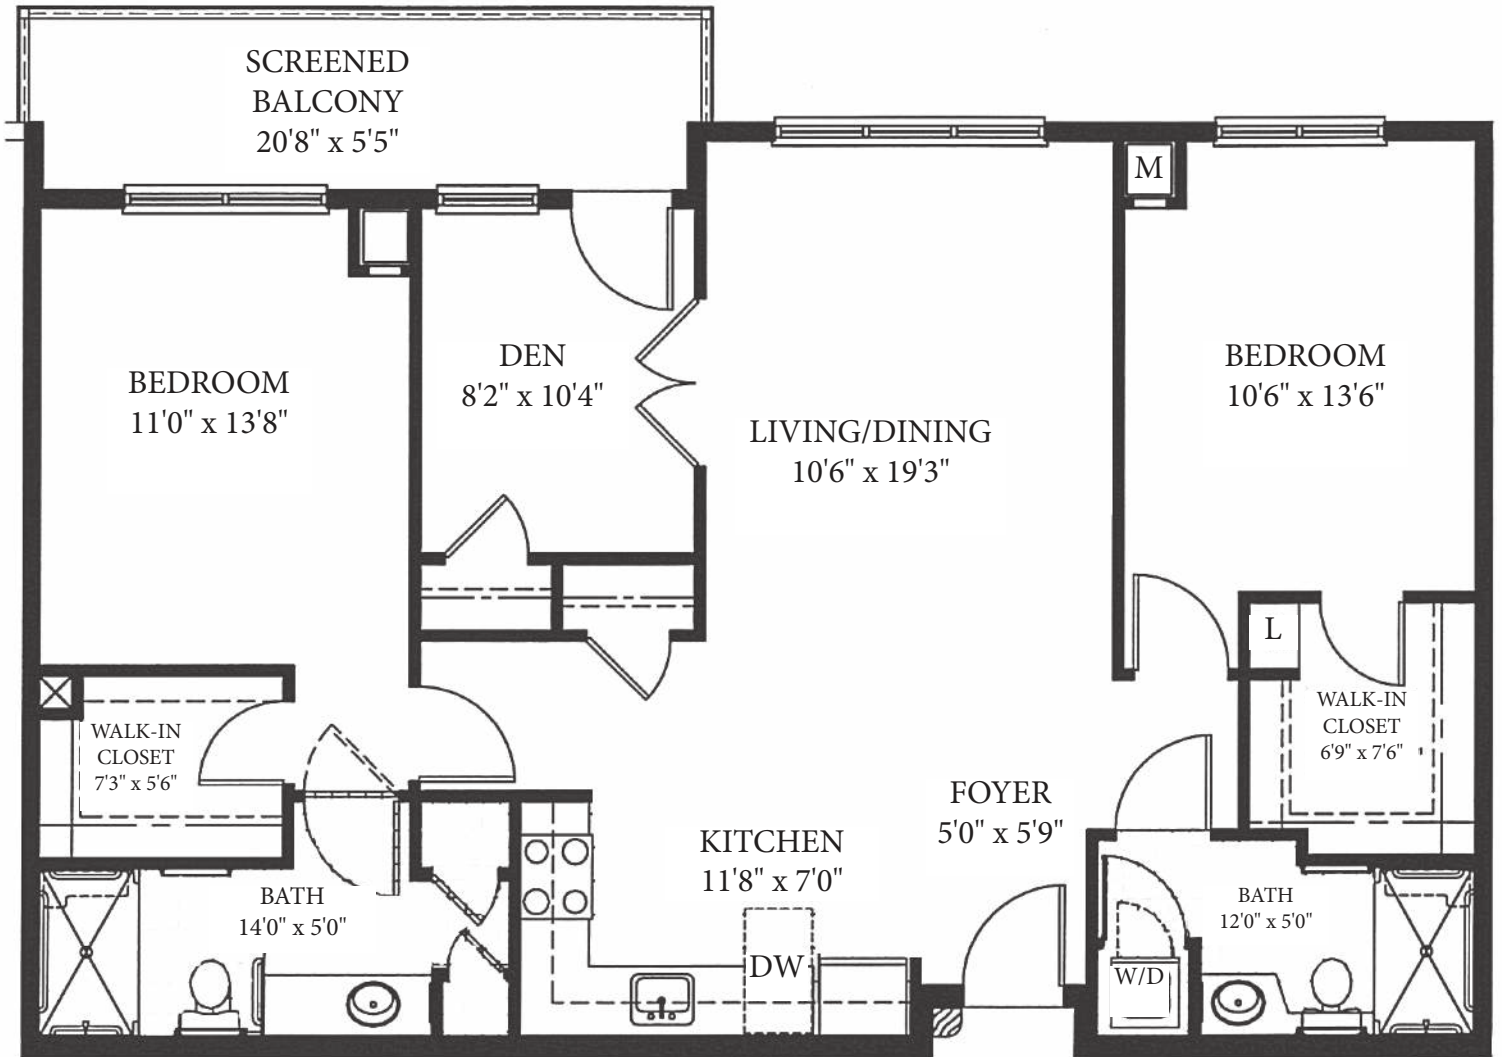

# The Chesapeake

2 Bedrooms with Den, 2 Baths

1,194 Square Feet

**THE MOORINGS  
AT LEWES**

A SPRINGPOINT COMMUNITY

17028 Cadbury Circle, Lewes, DE 19958  
mooringsatlewes.org • 302-644-7994