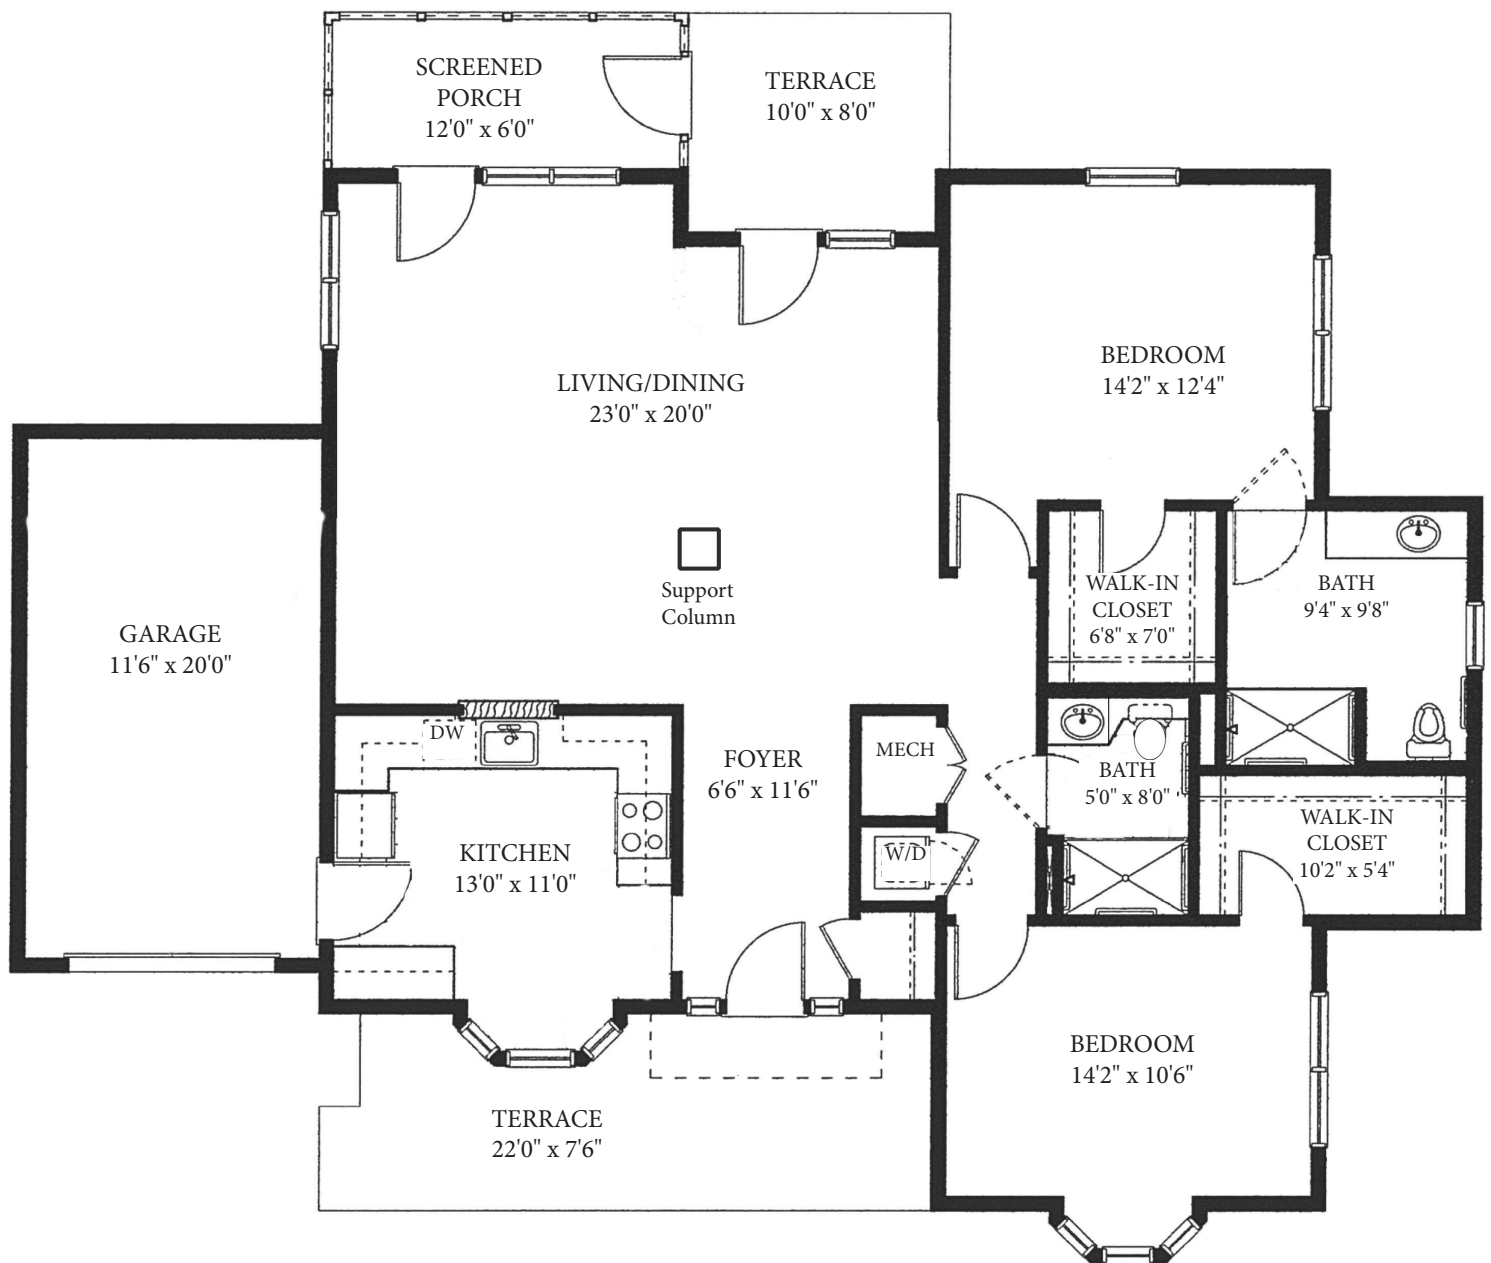

The Breakwater Cottage

2 Bedrooms, 2 Baths
1,470 Square Feet

**THE MOORINGS
AT LEWES**

A SPRINGPOINT COMMUNITY

17028 Cadbury Circle, Lewes, DE 19958
mooringsatlewes.org • 302-644-7994