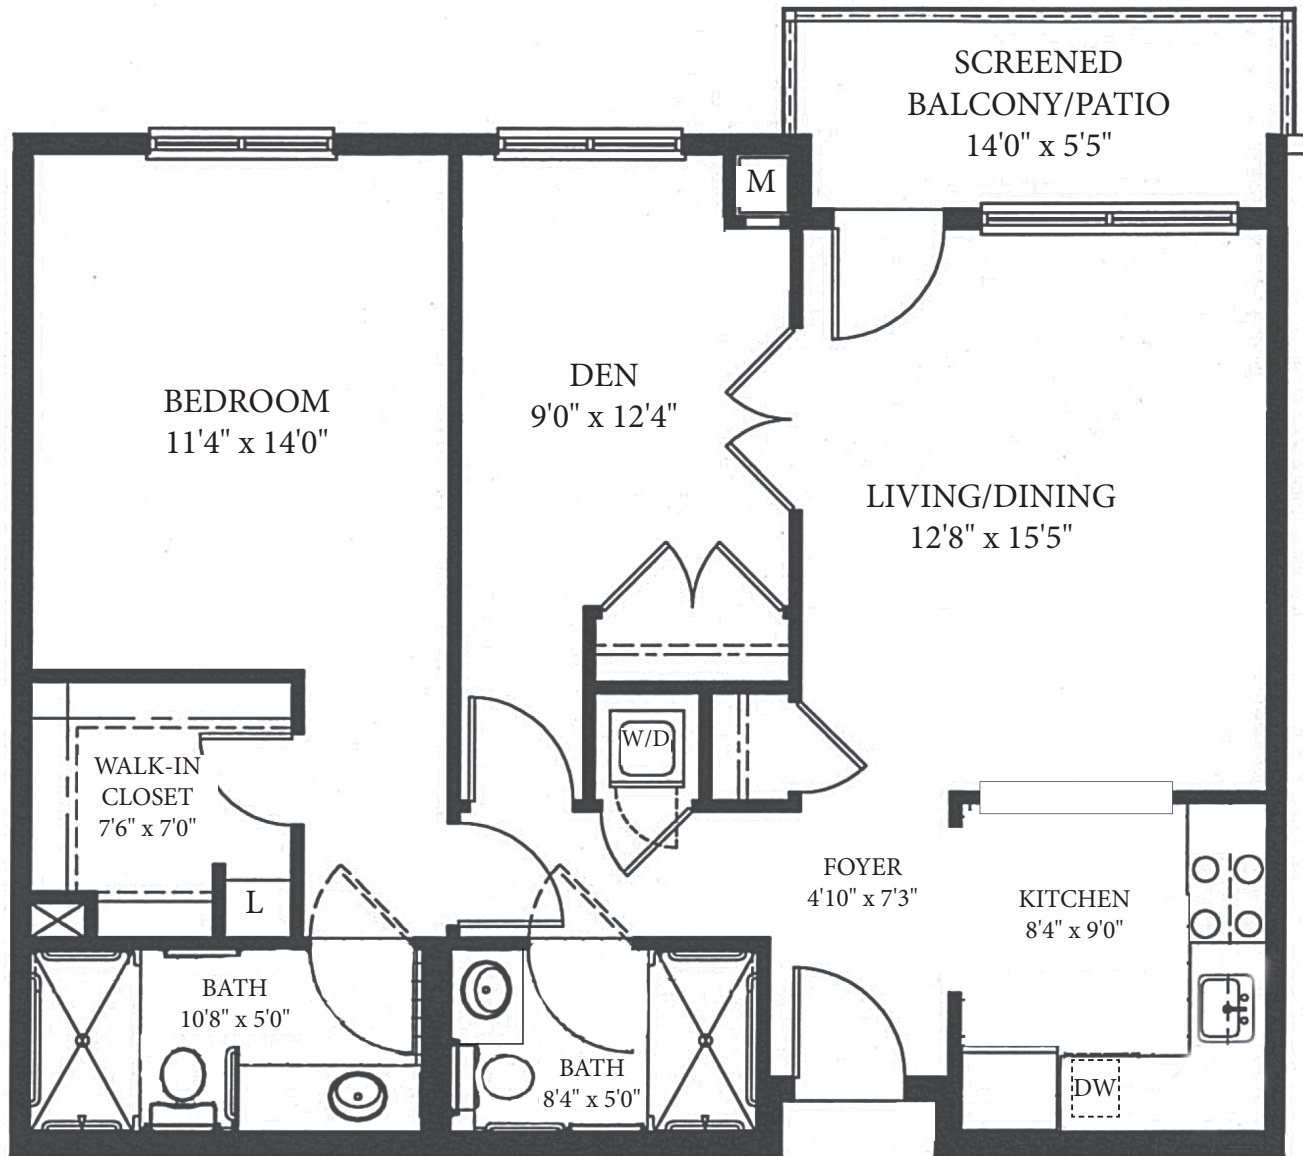

The Cape Henlopen

1 Bedroom with Den, 2 Baths

936 Square Feet

**THE MOORINGS
AT LEWES**

A SPRINGPOINT COMMUNITY

17028 Cadbury Circle, Lewes, DE 19958
mooringsatlewes.org • 302-644-7994