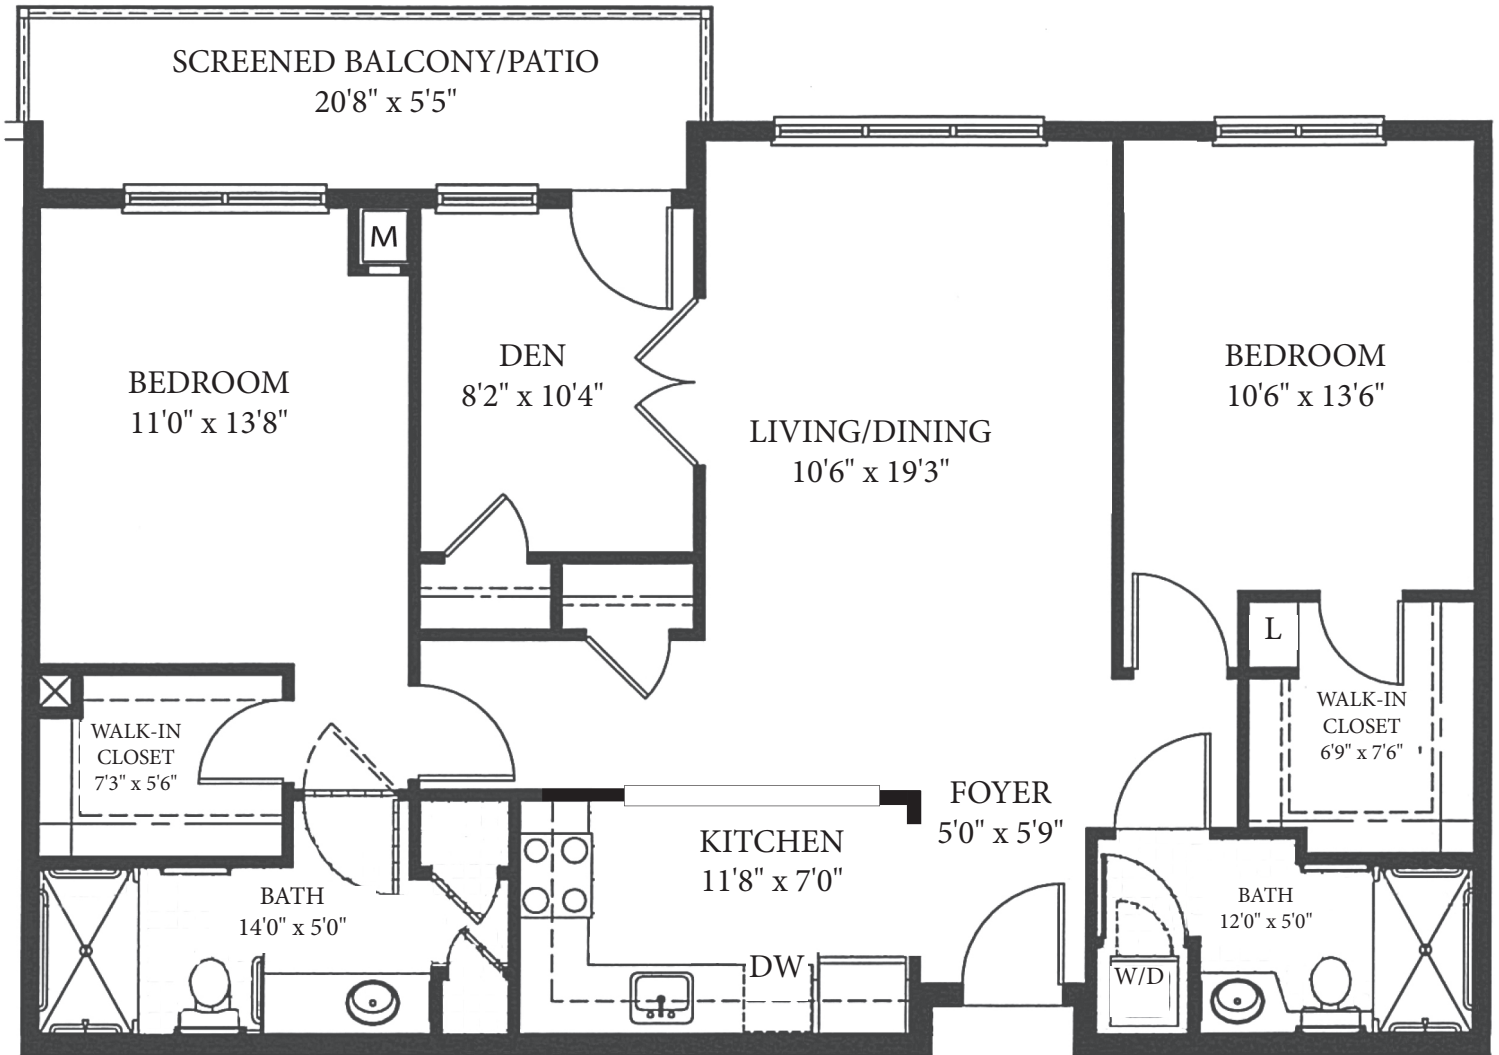

# The Chesapeake\*

2 Bedrooms with Den, 2 Baths  
1,194 Square Feet

\* May vary by location