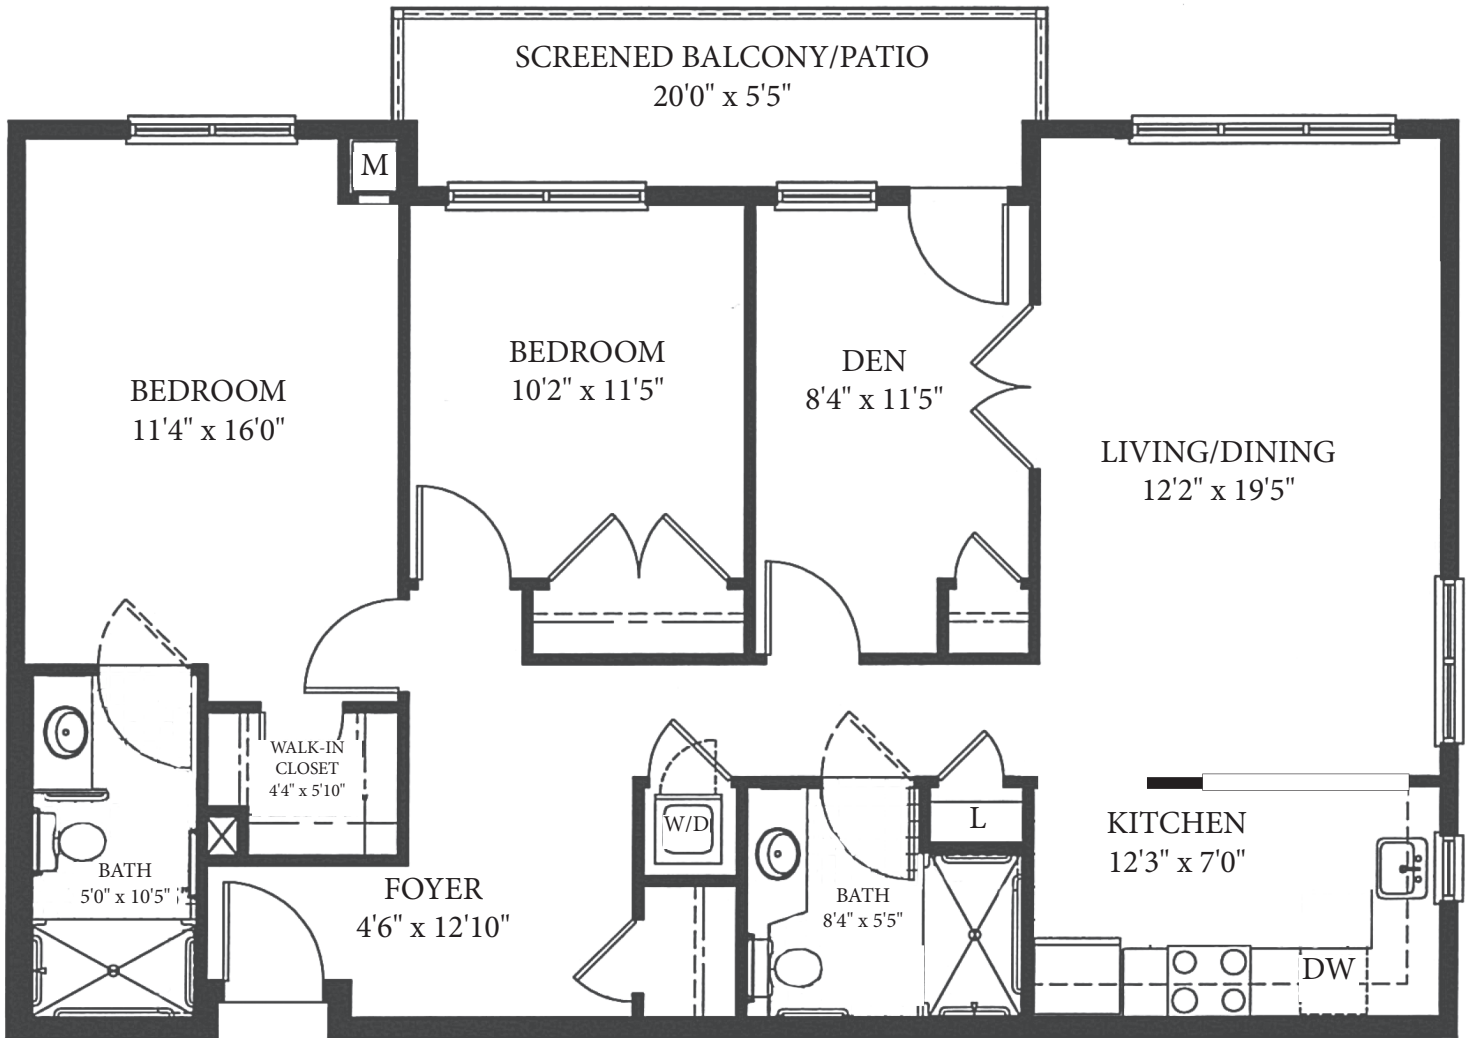

# The Delaware Corner\*

2 Bedrooms with Den, 2 Baths

1,194 Square Feet

\* May vary by location

**THE MOORINGS  
AT LEWES**

A SPRINGPOINT COMMUNITY

17028 Cadbury Circle, Lewes, DE 19958  
mooringsatlewes.org • 302-644-7994