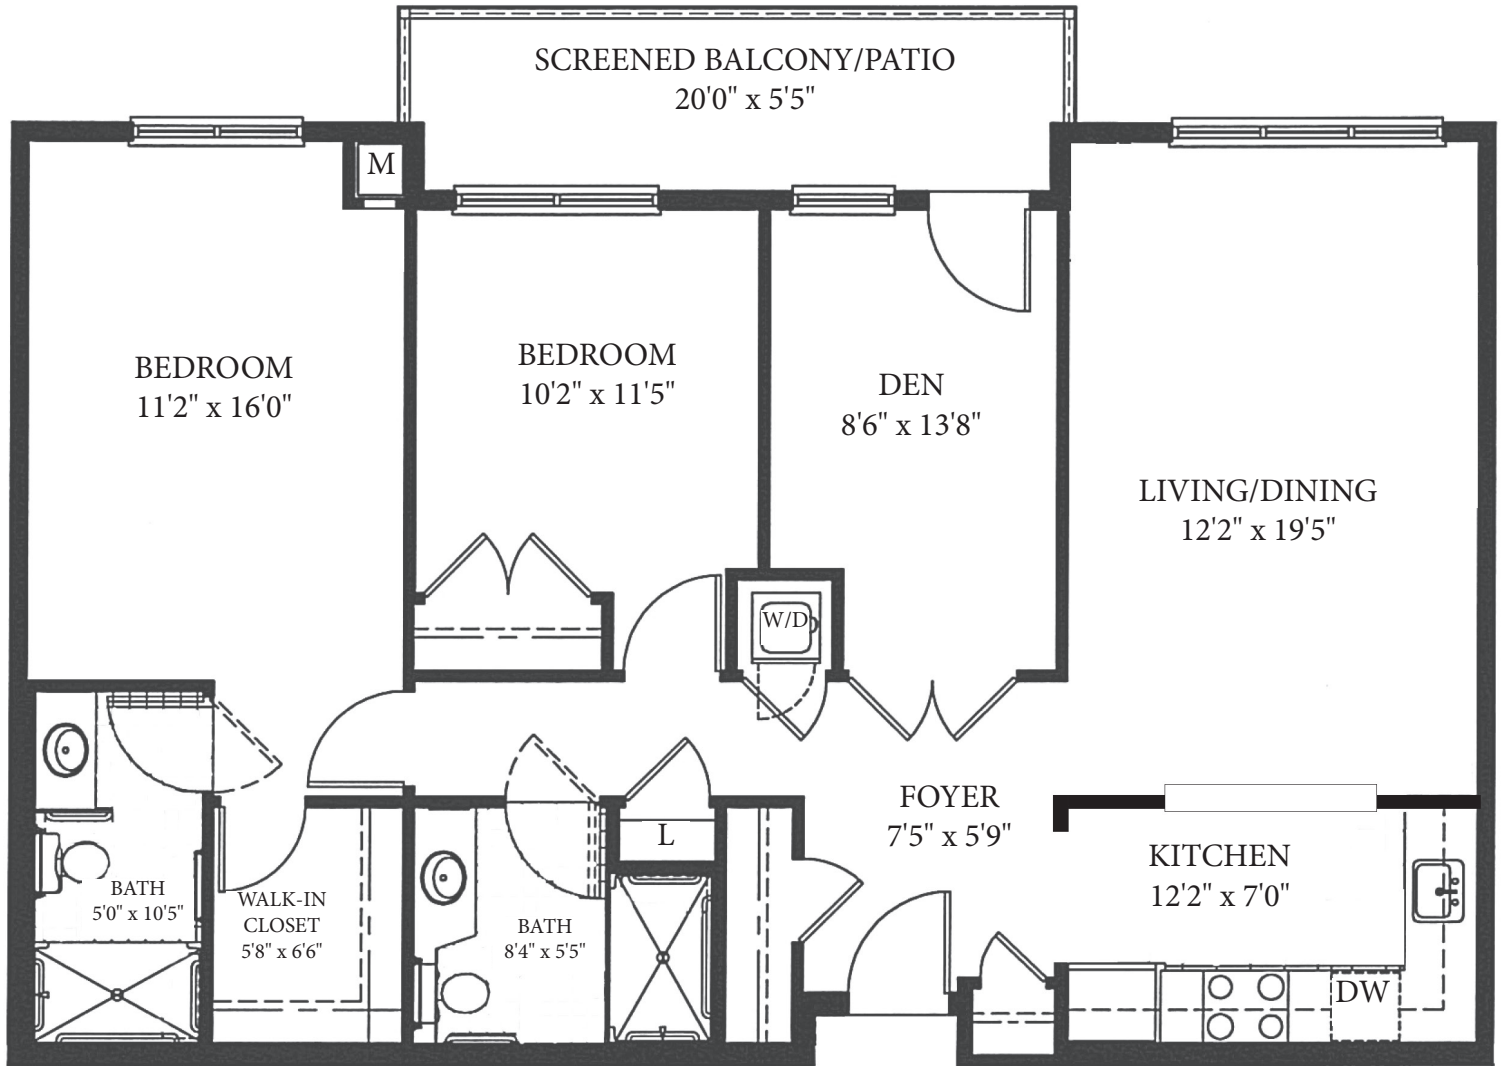

The Delaware*

2 Bedrooms with Den, 2 Baths

1,194 Square Feet

* May vary by location

**THE MOORINGS
AT LEWES**

A SPRINGPOINT COMMUNITY

17028 Cadbury Circle, Lewes, DE 19958
mooringsatlewes.org • 302-644-7994