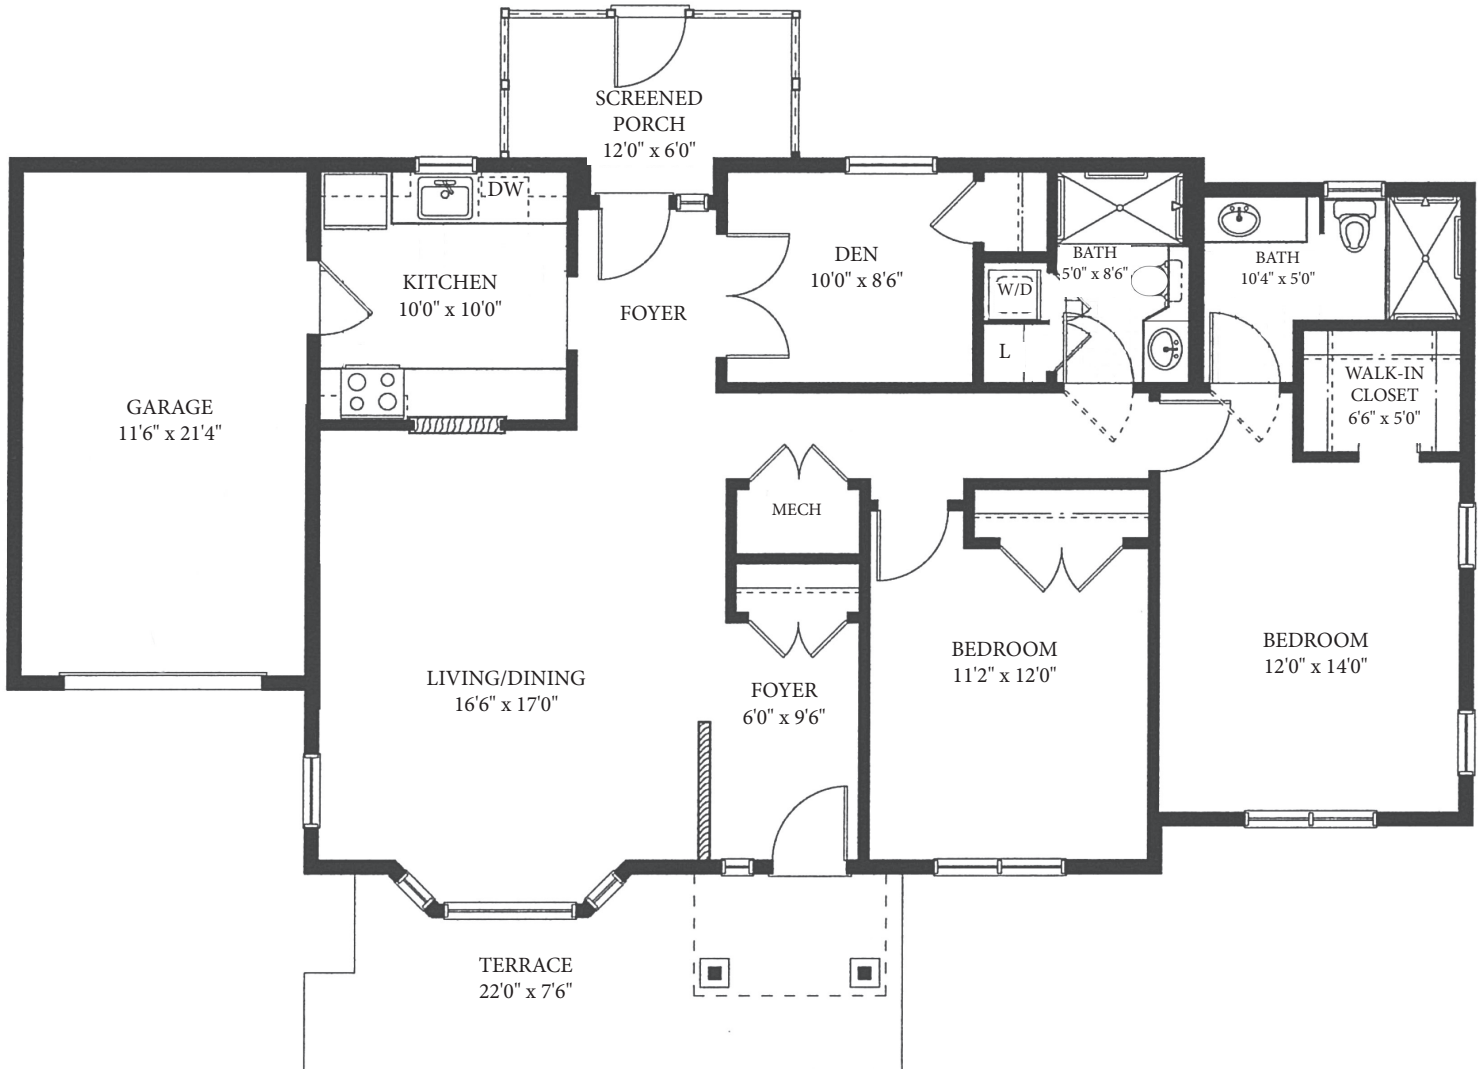

The Kent Cottage

2 Bedrooms with Den, 2 Baths
1,320 Square Feet