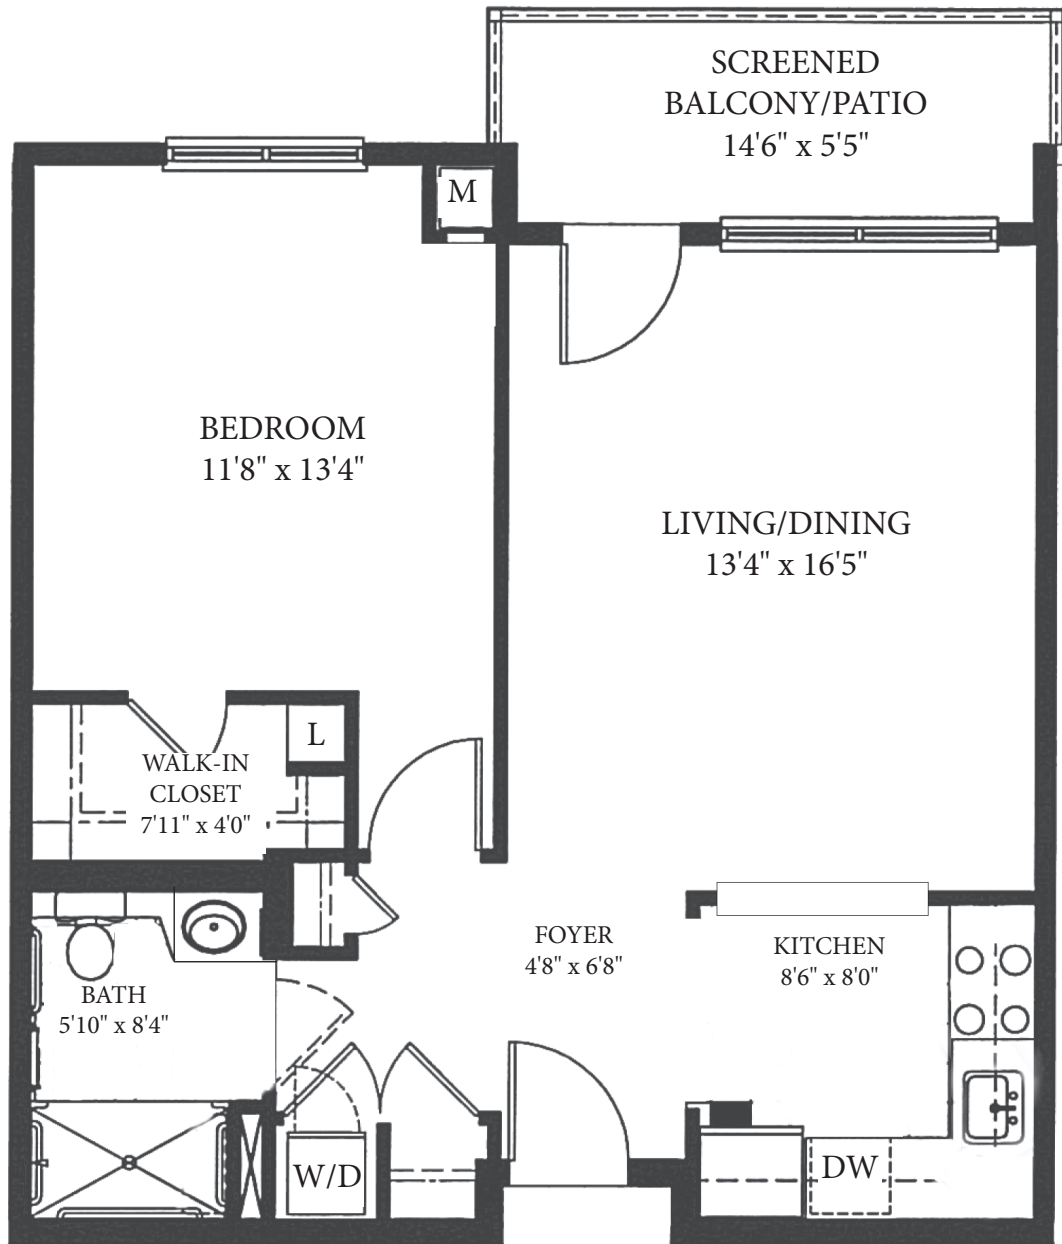

The Mispillion

1 Bedroom, 1 Bath
710 Square Feet

**THE MOORINGS
AT LEWES**

A SPRINGPOINT COMMUNITY

17028 Cadbury Circle, Lewes, DE 19958
mooringsatlewes.org • 302-644-7994