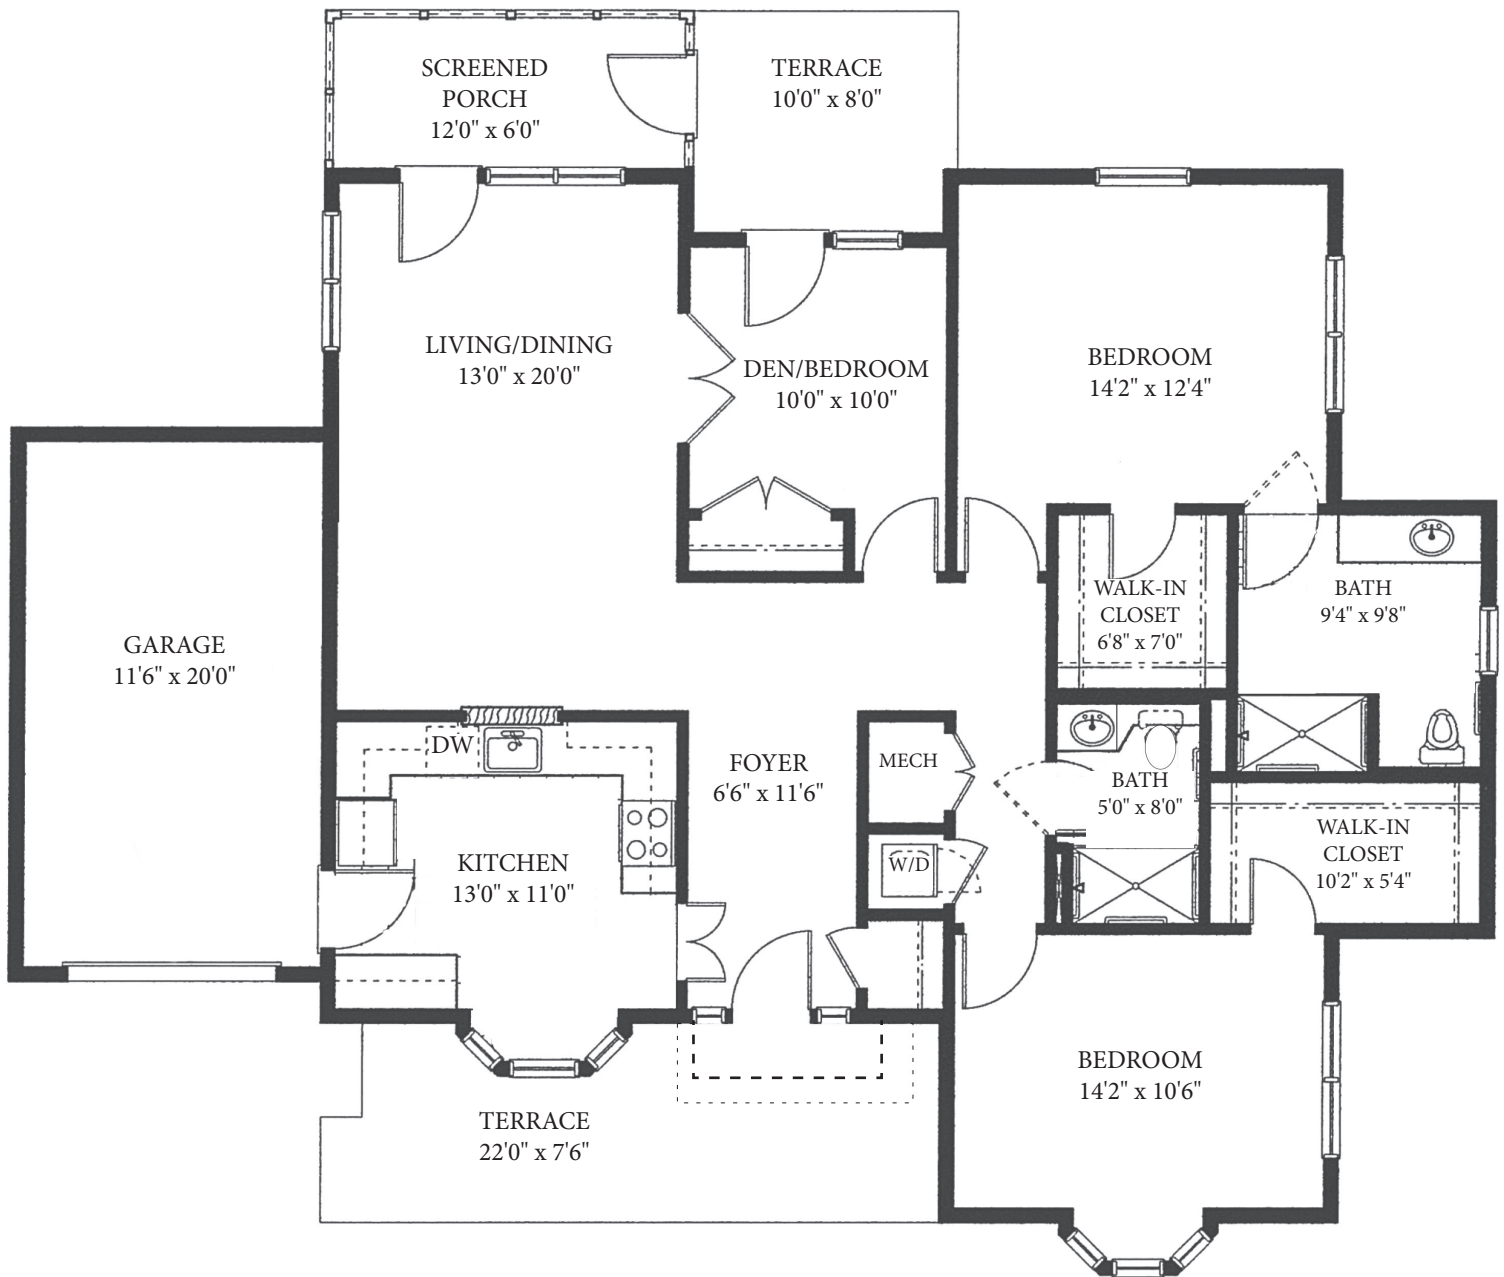

The New Castle Cottage

2 Bedrooms with Den, 2 Baths
1,470 Square Feet

**THE MOORINGS
AT LEWES**

A SPRINGPOINT COMMUNITY

17028 Cadbury Circle, Lewes, DE 19958
mooringsatlewes.org • 302-644-7994