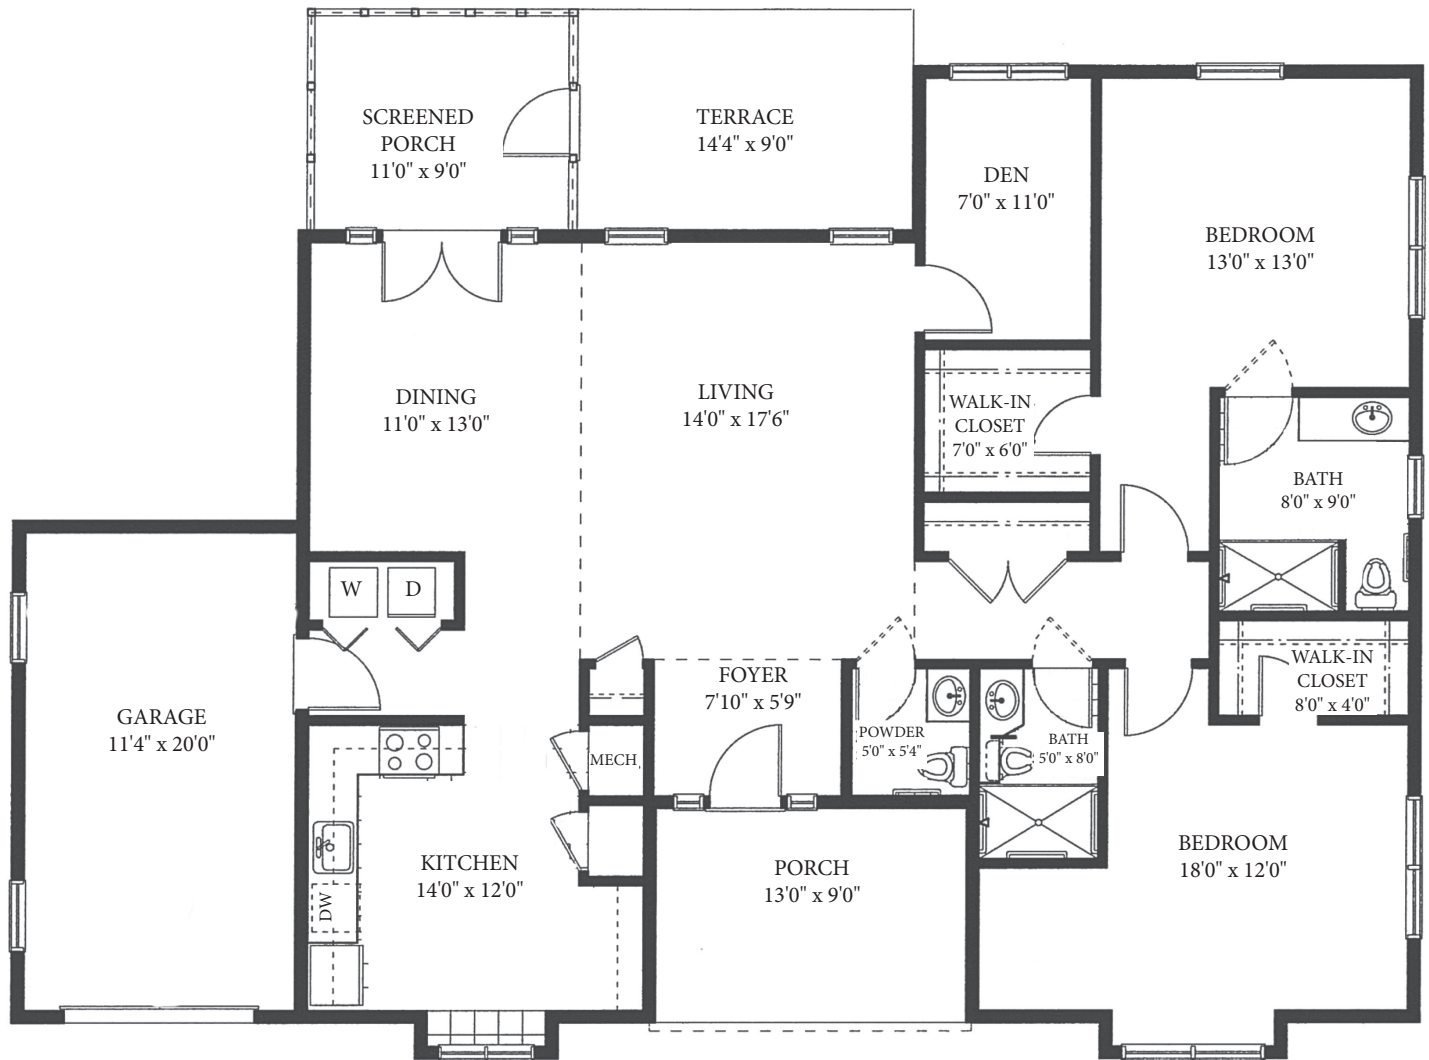

The Sussex Cottage

2 Bedrooms with Den, 2.5 Baths
1,656 Square Feet

**THE MOORINGS
AT LEWES**

A SPRINGPOINT COMMUNITY

17028 Cadbury Circle, Lewes, DE 19958
mooringsatlewes.org • 302-644-7994