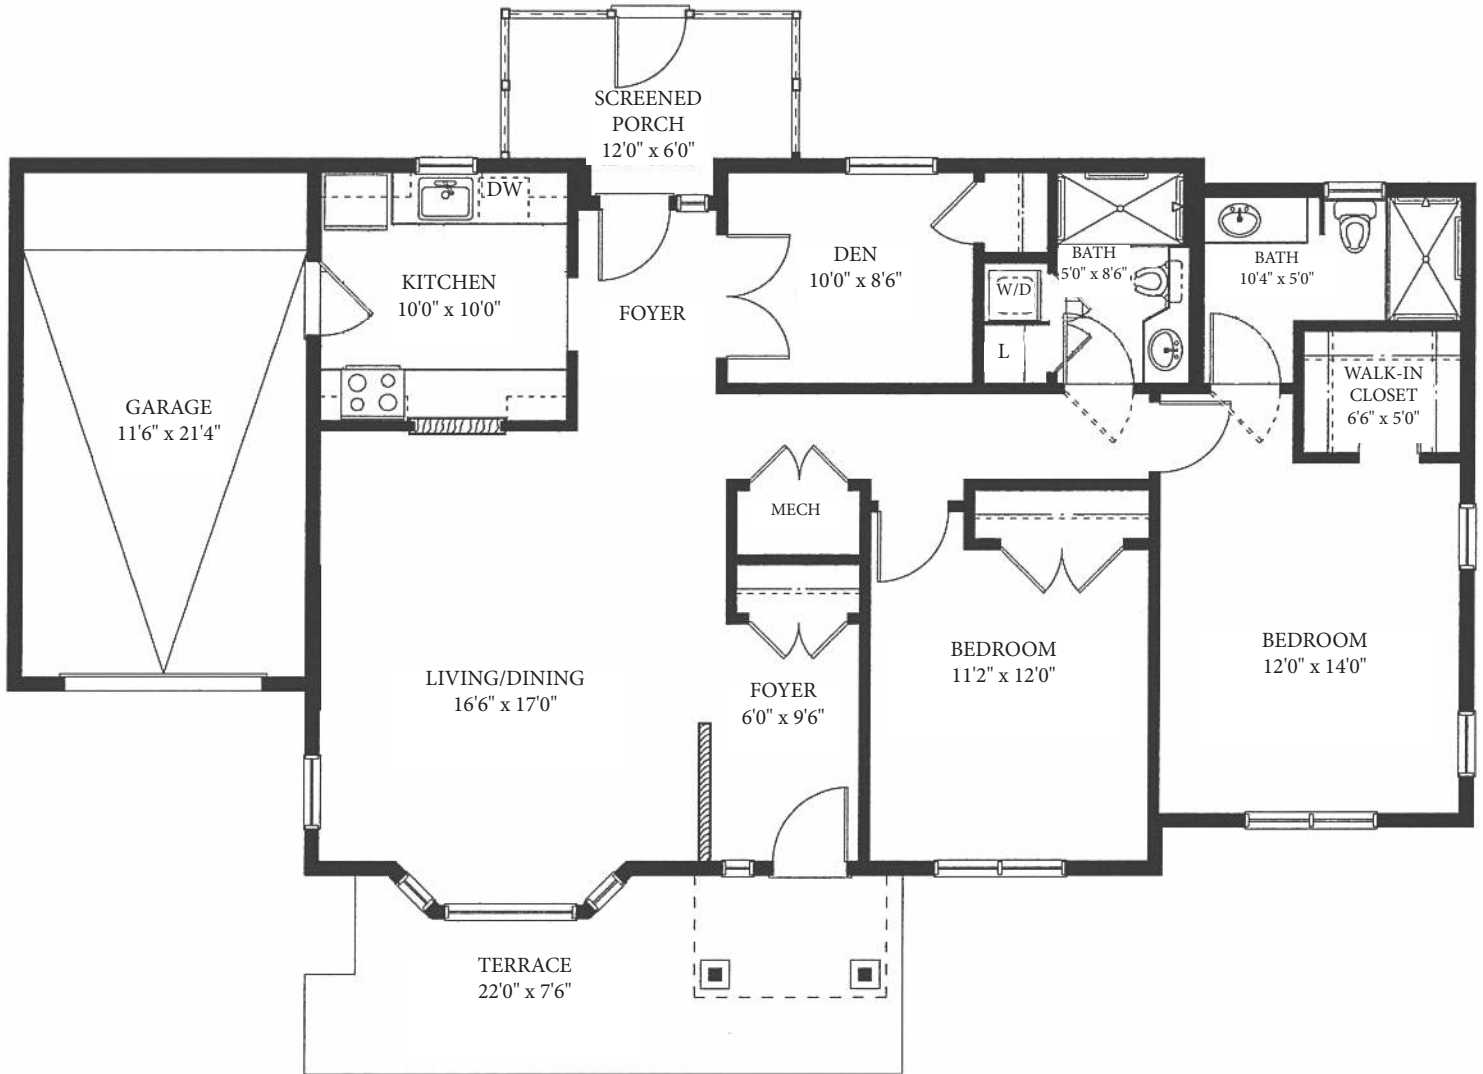

# The Kent Cottage

2 Bedrooms with Den, 2 Baths  
1,320 Square Feet