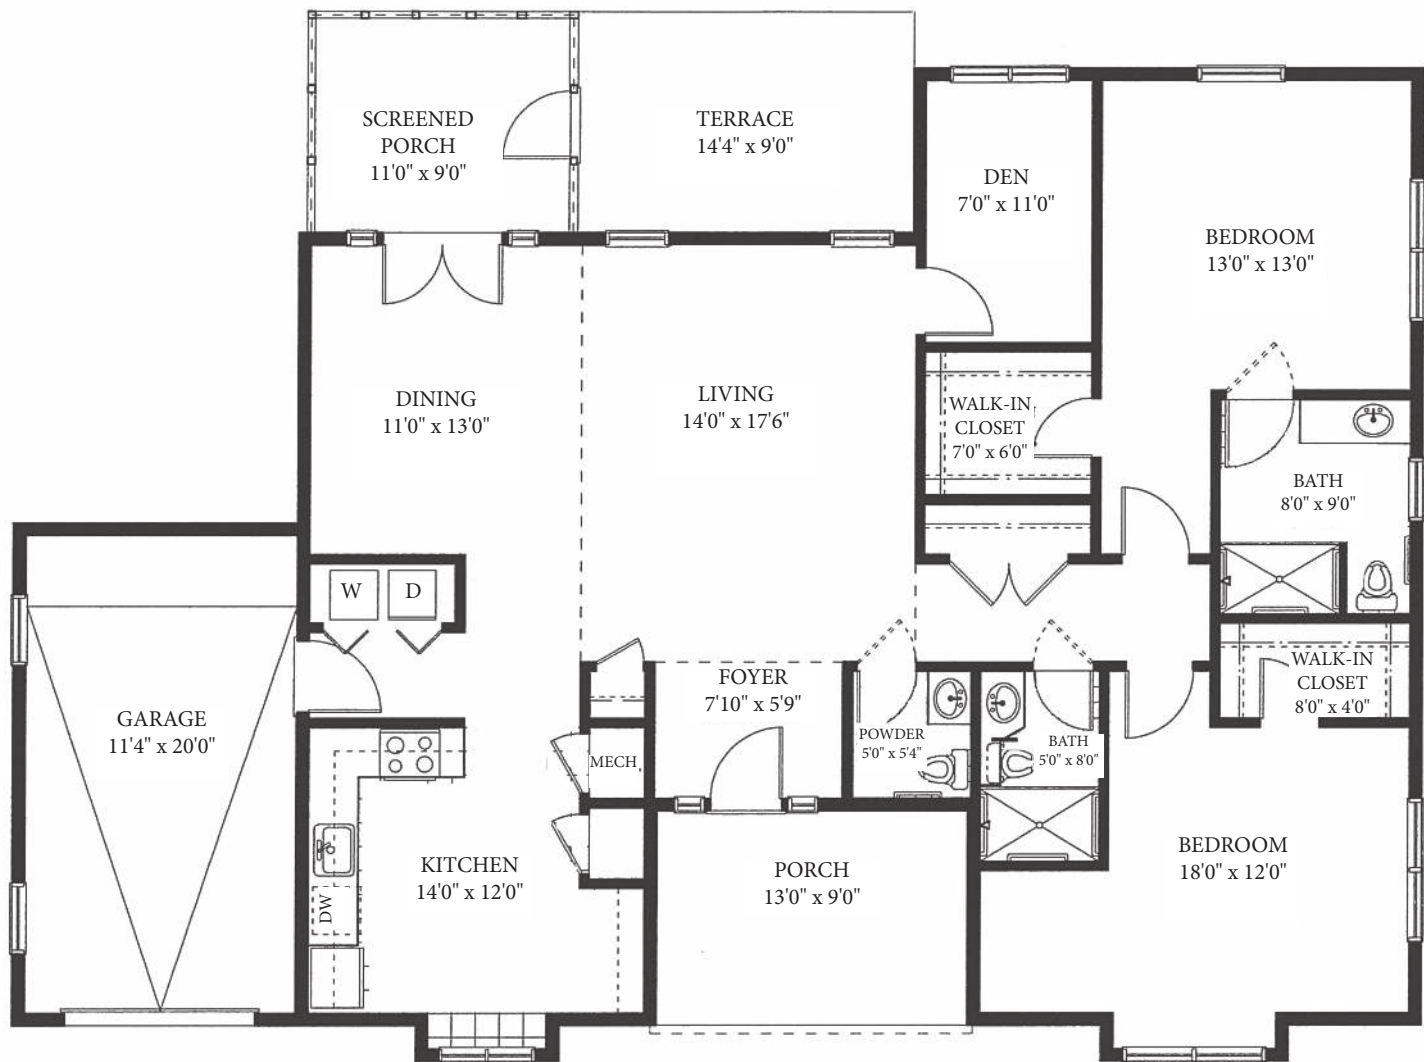

# The Sussex Cottage

2 Bedrooms with Den, 2.5 Baths  
1,656 Square Feet

**THE MOORINGS  
AT LEWES**

A SPRINGPOINT COMMUNITY

17028 Cadbury Circle, Lewes, DE 19958  
mooringsatlewes.org • 302-644-7994